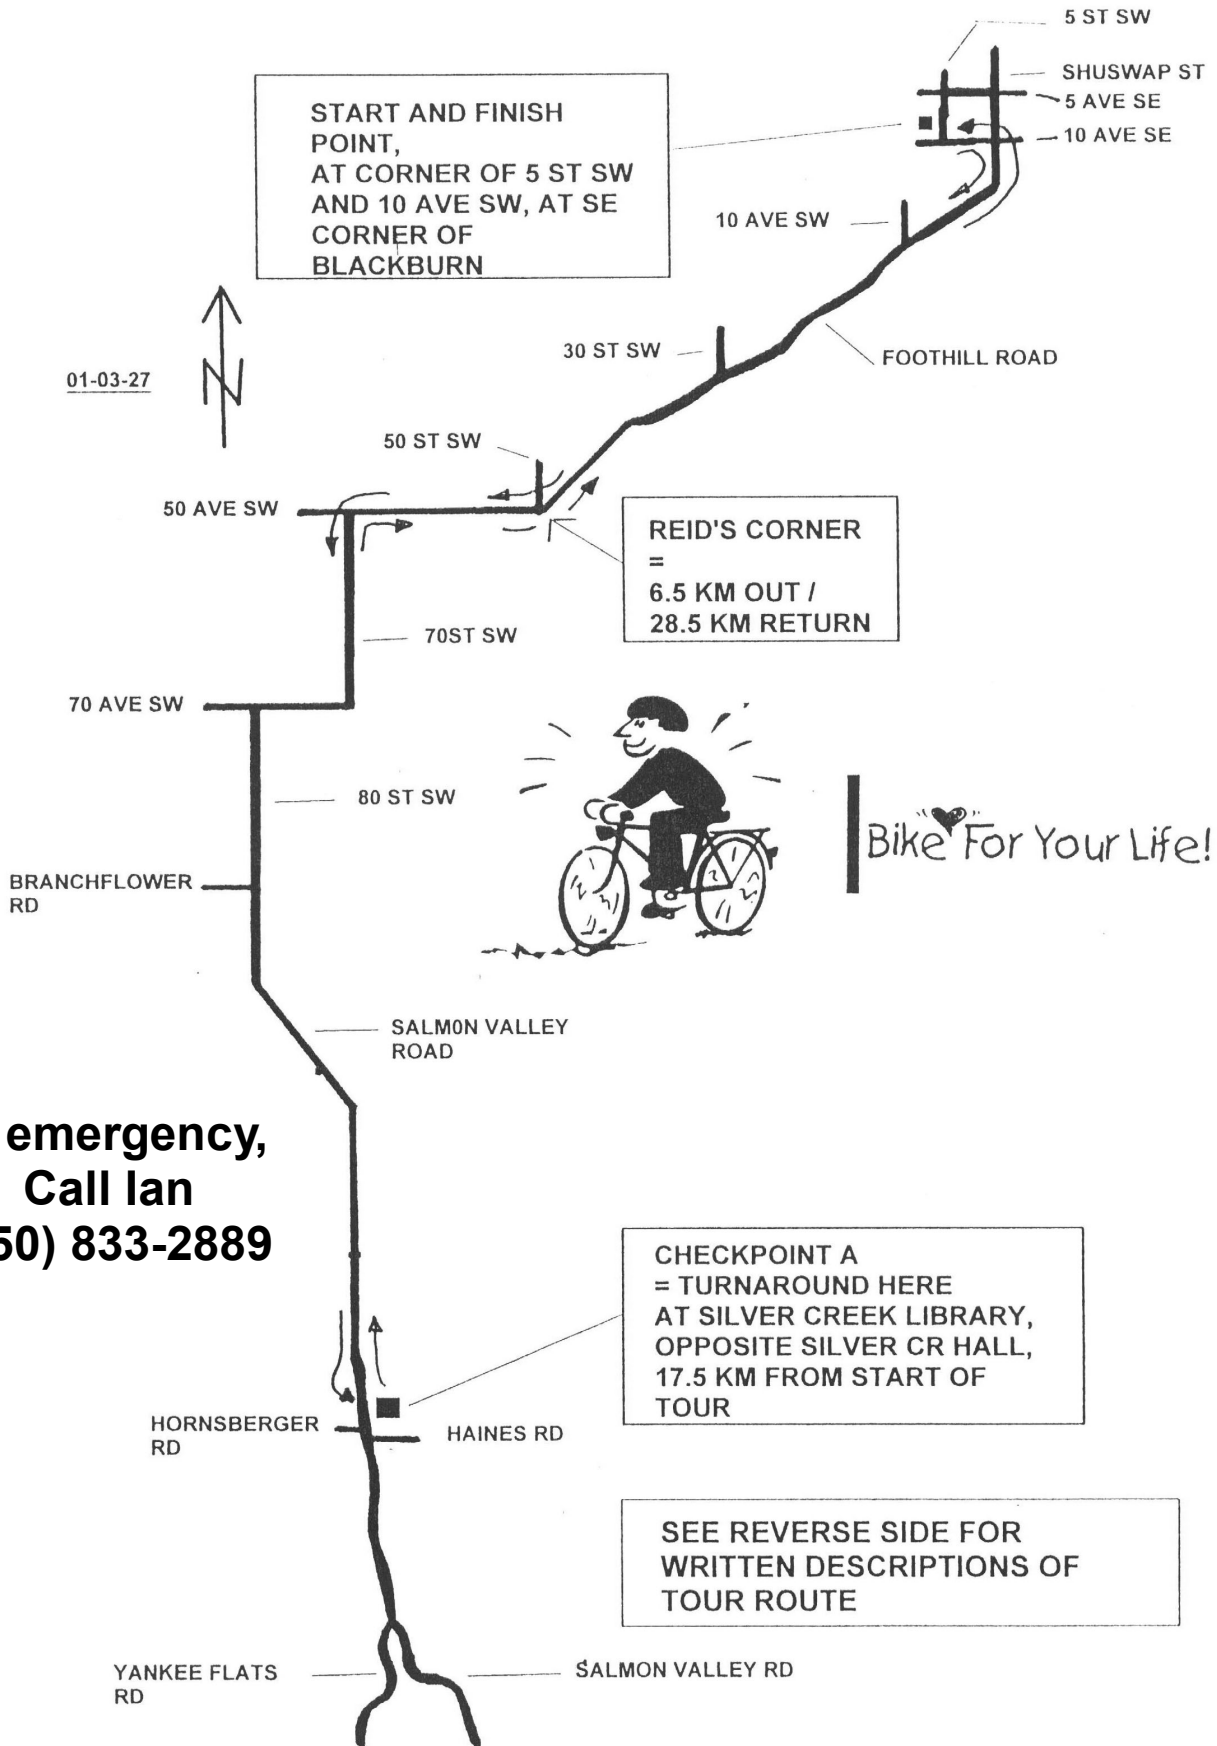

# BIKE FOR YOUR LIFE 35 KM CYCLING TOUR

## SALMON ARM TO SILVER CREEK AND BACK

**In emergency,  
Call Ian  
(250) 833-2889**